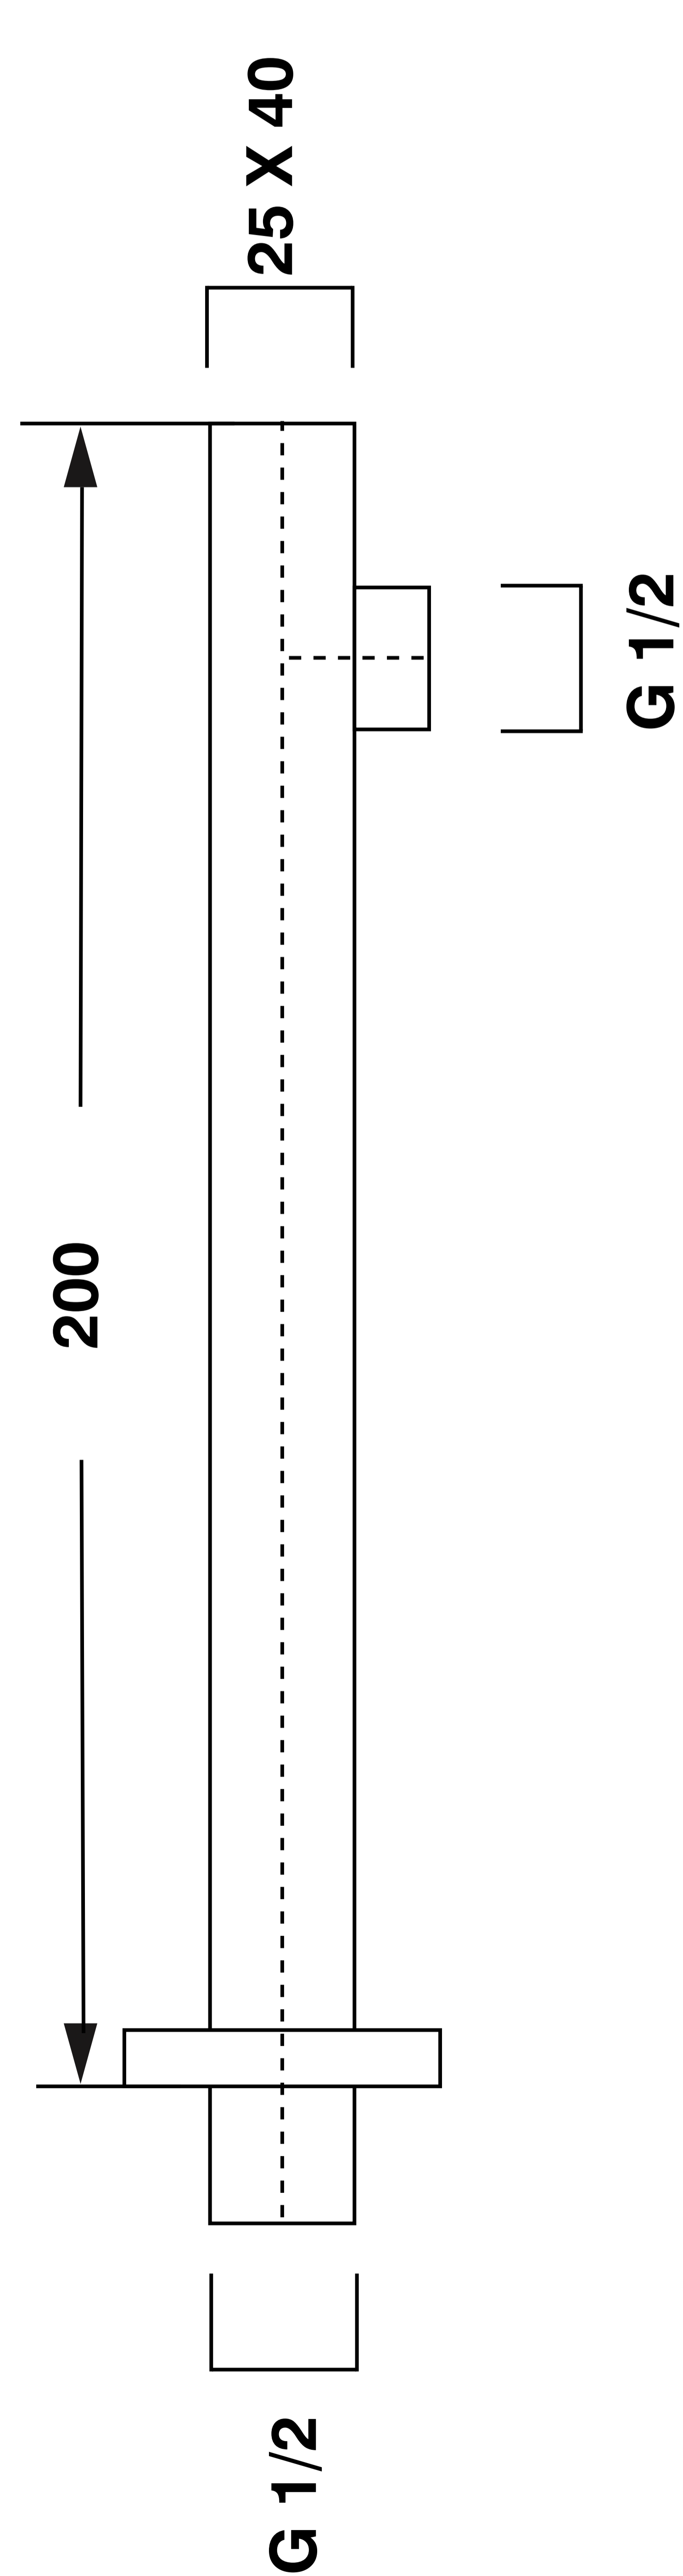

Brass Shower Arm

Product Code : 1457

Technical Drawing

All dimension are in **mm**